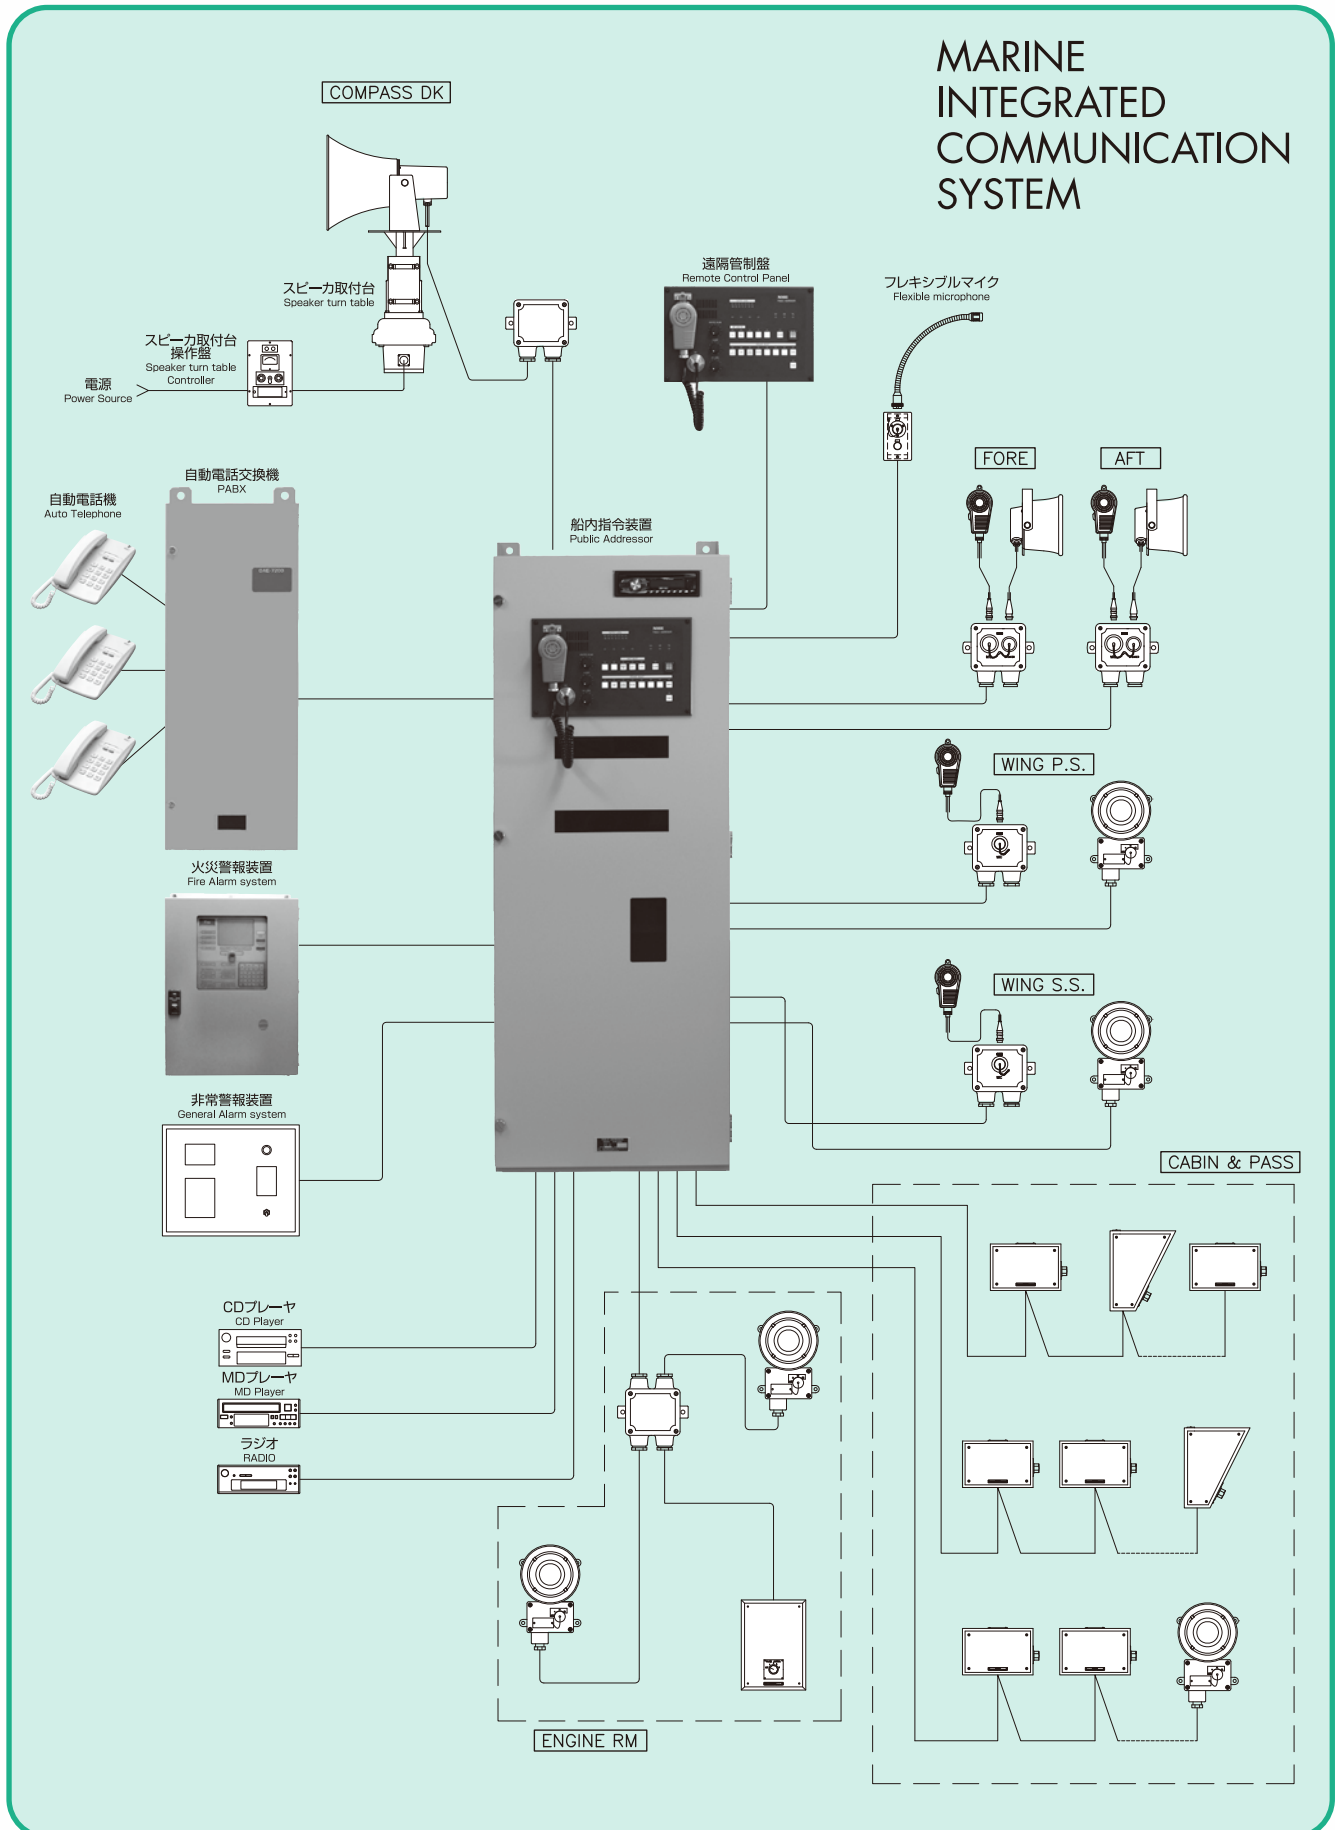

多様なニーズに応える豊富な機能。

PLENTIFUL FUNCTIONS TO MEET VARIOUS NEEDS

MARINE INTEGRATED COMMUNICATION SYSTEM