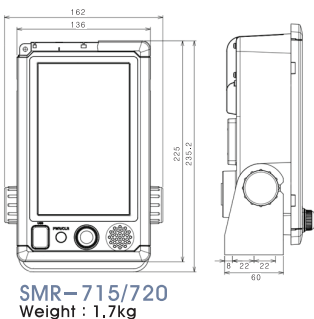

SAMYUNG

4KW 24/48 mile 7" Marine Radar

- ✓ 7" wide VGA color **touch display**
- ✓ **Newly designed high performance scanners** for any size boat
- ✓ Superior **target acquisition and tracking**
- ✓ **External monitor availability**

Components

- ❖ Display Unit (SMR-715/720) 1EA
- ❖ Antenna (NKE-1066/2044) 1EA
- ❖ Installation materials, Spare parts, Instruction manual 1LOT

Display Mode

Main AIS Overlay

Displaying Target Menu icons

Specifications & Functions	SMR-715	SMR-720
Antenna/Scanner	1.5ft radome (NKE-1066)	2ft radome (NKE-2044)
Output Power	4KW	
Tx frequency	9410 ± 30MHz	
Rotation Speeds	16-48RPM	
Basic Range	0.0628 - 24NM	0.0628 - 48NM
Beam width	H: 5.2° / V: 25°	H: 4.0° / V: 25°
Display (SMR-715/720)		
Size and Typer	7" color LCD, Vertical display	
Resolution	800 x 480 pixels	
Distance Range	0.0625, 0.125, 0.5, 0.75, 1.5, 3, 12, 24, 48NM	
Presentation modes	Relative Motion/True Motion/Head-up/North-up/Course-up	
Power consumption	50W	
Power Supply	DC 12/24V -10/+30%	
Anti Sea/Rain Clutter	Auto/Manual	
Trail Indication	Off, 15s, 30s, 1min, 2min, 6min, 10min, 15min, 30min, Cont.	
NMEA Input/Output	Optional Color RGB Video Output	
ATA Tracking Capacity/Range	10 targets/20NM	
AIS Target Capacity*	50 targets	
Target Data**	True Bearing, Range, True Course, True Speed, CPA, TCPA	
Target Alarms**	CPA/TCPA, New Target, Lost Target, System	
*Requires AIS receiver input.		
**Requires bearing data, ship's speed data and latitude/longitude data input.		

Dimensions

SMR-715/720 Weight : 1.7kg

NKE-1066 Weight : 5kg

NKE-2044 Weight : 10kg

Configuration

SAMYUNG ENC Co.,Ltd.

69, Sangri-Ro, Youngdo-Gu, Busan, Korea, 49089(Dongsam-Dong)
 Head Office : +82 51-601-6666(Rep) Fax : +82 51-412-6616
 Marketing&Service Division : +82 51-601-5555(Rep) Fax : +82 51-413-4446, 601-5540
 +82 1577-0198(ARS) Fax : +52 51-416-5515
 C/S Center : overseas@samyungenc.com(Overseas Marketing&Service Team)