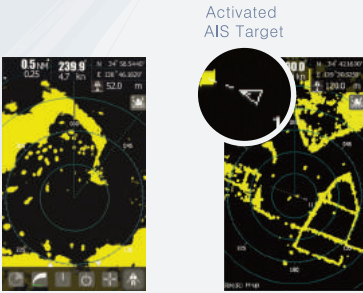

SAMYUNG

4KW 24/48 mile 7" Marine Radar

- ✓ 7" wide VGA color **touch display**
- ✓ **Newly designed high performance scanners** for any size boat
- ✓ Superior **target acquisition and tracking**
- ✓ **External monitor availability**

Marine Radar

SMR-715/720

WWW.SAMYUNGENC.COM

4KW 24/48mile 7" Marine Radar

Feature

- ❖ Optional color RGB video output is available
- ❖ Highly accurate target clarity during night or intense fog
- ❖ Compact all-in-one unit allows flush mounting
- ❖ Very power efficient through the System-on-Chip(SoC) inside
- ❖ Features include Relative Motion/True Motion/Head-up/North-up/Course-up

Components

- ❖ Display Unit (SMR-715/720) 1EA
- ❖ Antenna (NKE-1066/2044) 1EA
- ❖ Installation materials, Spare parts, Instruction manual 1LOT

Display Mode

Main AIS Overlay

Displaying Target Menu icons

Specifications & Functions	SMR-715	SMR-720
Antenna/Scanner	1.5ft radome (NKE-1066)	2ft radome (NKE-2044)
Output Power	4KW	
Tx frequency	9410 ± 30MHz	
Rotation Speeds	16-48RPM	
Basic Range	0.0628 - 24NM	0.0628 - 48NM
Beam width	H: 5.2° / V: 25°	H: 4.0° / V: 25°
Display (SMR-715/720)		
Size and Typer	7" color LCD, Vertical display	
Resolution	800 x 480 pixels	
Distance Range	0.0625, 0.125, 0.5, 0.75, 1.5, 3, 12, 24, 48NM	
Presentation modes	Relative Motion/True Motion/Head-up/North-up/Course-up	
Power consumption	50W	
Power Supply	DC 12/24V -10/+30%	
Anti Sea/Rain Clutter	Auto/Manual	
Trail Indication	Off, 15s, 30s, 1min, 2min, 6min, 10min, 15min, 30min, Cont.	
NMEA Input/Output	Optional Color RGB Video Output	
ATA Tracking Capacity/Range	10 targets/20NM	
AIS Target Capacity*	50 targets	
Target Data**	True Bearing, Range, True Course, True Speed, CPA, TCPA	
Target Alarms**	CPA/TCPA, New Target, Lost Target, System	
*Requires AIS receiver input.		
**Requires bearing data, ship's speed data and latitude/longitude data input.		