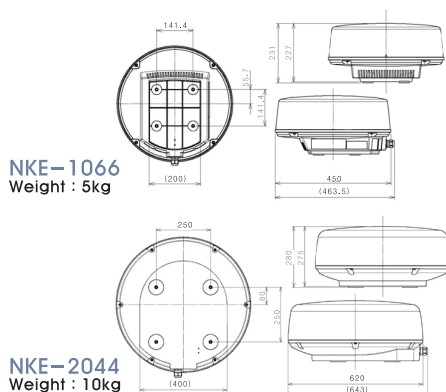

Components

- ❖ Display Unit (SMR-715/720) 1EA
- ❖ Antenna (NKE-1066/2044) 1EA
- ❖ Installation materials, Spare parts, Instruction manual 1LOT

Display Mode

Main AIS Overlay

Displaying Target Menu icons

Specifications & Functions	SMR-715	SMR-720
Antenna/Scanner	1.5ft radome (NKE-1066)	2ft radome (NKE-2044)
Output Power	4KW	
Tx frequency	9410 ± 30MHz	
Rotation Speeds	16-48RPM	
Basic Range	0.0628 - 24NM	0.0628 - 48NM
Beam width	H: 5.2° / V: 25°	H: 4.0° / V: 25°
Display (SMR-715/720)		
Size and Typer	7" color LCD, Vertical display	
Resolution	800 x 480 pixels	
Distance Range	0.0625, 0.125, 0.5, 0.75, 1.5, 3, 12, 24, 48NM	
Presentation modes	Relative Motion/True Motion/Head-up/North-up/Course-up	
Power consumption	50W	
Power Supply	DC 12/24V -10/+30%	
Anti Sea/Rain Clutter	Auto/Manual	
Trail Indication	Off, 15s, 30s, 1min, 2min, 6min, 10min, 15min, 30min, Cont.	
NMEA Input/Output	Optional Color RGB Video Output	
ATA Tracking Capacity/Range	10 targets/20NM	
AIS Target Capacity*	50 targets	
Target Data**	True Bearing, Range, True Course, True Speed, CPA, TCPA	
Target Alarms**	CPA/TCPA, New Target, Lost Target, System	
*Requires AIS receiver input.		
**Requires bearing data, ship's speed data and latitude/longitude data input.		

Dimensions

SMR-715/720 Weight : 1.7kg

NKE-1066 Weight : 5kg

NKE-2044 Weight : 10kg

Configuration

SAMYUNG ENC Co.,Ltd.

69, Sangri-Ro, Youngdo-Gu, Busan, Korea, 49089(Dongsam-Dong)
 Head Office : +82 51-601-6666(Rep) Fax : +82 51-412-6616
 Marketing&Service Division : +82 51-601-5555(Rep) Fax : +82 51-413-4446, 601-5540
 +82 1577-0198(ARS) Fax : +52 51-416-5515
 C/S Center : overseas@samyungenc.com(Overseas Marketing&Service Team)