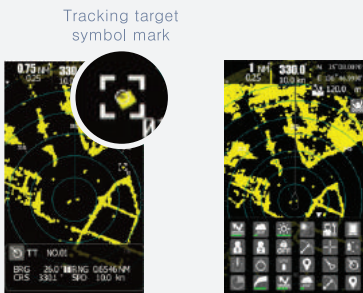

SAMYUNG

4KW 24/48 mile 7" Marine Radar

- ✓ 7" wide VGA color **touch display**
- ✓ **Newly designed high performance scanners** for any size boat
- ✓ Superior **target acquisition and tracking**
- ✓ **External monitor availability**

Marine Radar

SMR-715/720

WWW.SAMYUNGENC.COM

4KW 24/48mile 7" Marine Radar

Feature

- ❖ Optional color RGB video output is available
- ❖ Highly accurate target clarity during night or intense fog
- ❖ Compact all-in-one unit allows flush mounting
- ❖ Very power efficient through the System-on-Chip(SoC) inside
- ❖ Features include Relative Motion/True Motion/Head-up/North-up/Course-up

Components

- ❖ Display Unit (SMR-715/720) 1EA
- ❖ Antenna (NKE-1066/2044) 1EA
- ❖ Installation materials, Spare parts, Instruction manual 1LOT

Display Mode

Main AIS Overlay

Displaying Target Menu icons

Specifications & Functions	SMR-715	SMR-720
Antenna/Scanner	1.5ft radome (NKE-1066)	2ft radome (NKE-2044)
Output Power	4KW	
Tx frequency	9410 ± 30MHz	
Rotation Speeds	16-48RPM	
Basic Range	0.0628 - 24NM	0.0628 - 48NM
Beam width	H: 5.2° / V: 25°	H: 4.0° / V: 25°
Display (SMR-715/720)		
Size and Typer	7" color LCD, Vertical display	
Resolution	800 x 480 pixels	
Distance Range	0.0625, 0.125, 0.5, 0.75, 1.5, 3, 12, 24, 48NM	
Presentation modes	Relative Motion/True Motion/Head-up/North-up/Course-up	
Power consumption	50W	
Power Supply	DC 12/24V -10/+30%	
Anti Sea/Rain Clutter	Auto/Manual	
Trail Indication	Off, 15s, 30s, 1min, 2min, 6min, 10min, 15min, 30min, Cont.	
NMEA Input/Output	Optional Color RGB Video Output	
ATA Tracking Capacity/Range	10 targets/20NM	
AIS Target Capacity*	50 targets	
Target Data**	True Bearing, Range, True Course, True Speed, CPA, TCPA	
Target Alarms**	CPA/TCPA, New Target, Lost Target, System	
*Requires AIS receiver input.		
**Requires bearing data, ship's speed data and latitude/longitude data input.		