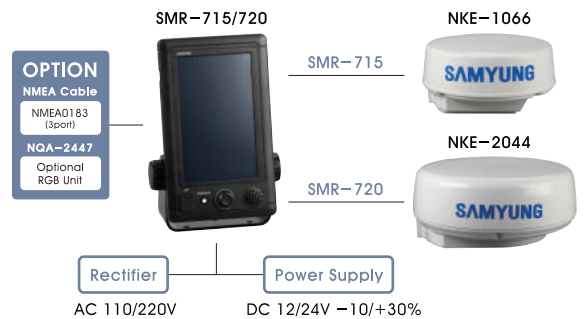

Configuration

SAMYUNG ENC Co.,Ltd.

69, Sangri-Ro, Youngdo-Gu, Busan, Korea, 49089(Dongsam-Dong)
Head Office : +82 51-601-6666(Rep) Fax : +82 51-412-6616
Marketing&Service Division : +82 51-601-5555(Rep) Fax : +82 51-413-4446, 601-5540
+82 1577-0198(ARS) Fax : +52 51-416-5515
C/S Center : overseas@samyungenc.com(Overseas Marketing&Service Team)

ISO 9001:2008 / KS Q ISO 9001:2009